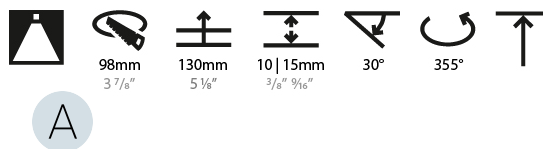

PHYSICAL

Shape: Square
Length (mm): 107
Length (in): 4 ³/₁₆"
Width (mm): 107
Width (in): 4 ³/₁₆"
Depth (mm): 112
Depth (in): 4 ⁷/₁₆"
Ceiling Thickness (mm): 10 / 12.5 / 15
Ceiling Thickness (in): 3/8 or 1/2 or 9/16
Min. Recessing Depth (mm): 130
Min. Recessing Depth (in): 5 ¹/₈"
Light Distribution: Adjustable / Downlight
Weight (kg): 0.479
Weight (lbs): 1.06
Fixture Finish: SSR / BKV / CWI / CRY / HAB / LAG / UFT / ITA / RUA / RUR / MIC / FTG / MYG / TWT / LOD / PUS / FRO / FUP / KIA / POP / BLS / SPG / MEY / GOH / GUM / CHC / COM / ABZ / JAG / OBR / MOS / ROR
Fixture Material: Aluminum Die Cast
Cut-out Measurements: 98mm / 3 7/8"

ELECTRICAL

Lamp Type: LED (Zhaga Standard)
Input Wattage (W): 13.2 / 16.5
Total Output Wattage (W): 12 / 14
Dimming: Tri-Mode (Non-Dimming and Phase Dimming (120Vac only) and 0-10V Dimming)
Driver Included: No
Driver Location: Recessed Housing
Driver Type: Constant Current - Universal
Driver Class: Class 2
Housing: See components
Input Voltage (V): 120 - 277
Constant Current (MA): 350

LED

Number of LEDs: 1
Color Temperature (°K): 2700 / 3000 / 3500 / 4000
Max. Delivered Lumen (lm): 850 / 950 / 1019 / 1040
Nominal Lumen (lm): 960 / 1070 / 1156 / 1180
CRI: >90 CRI
Lamp Life (hrs): 50000

OPTICAL

Reflector°: 10
Adjustability: Rotational 355°; Tilt 30°

RATINGS AND CERTIFICATIONS

Certified By: Certified for North American Standards
IP rating: IP20