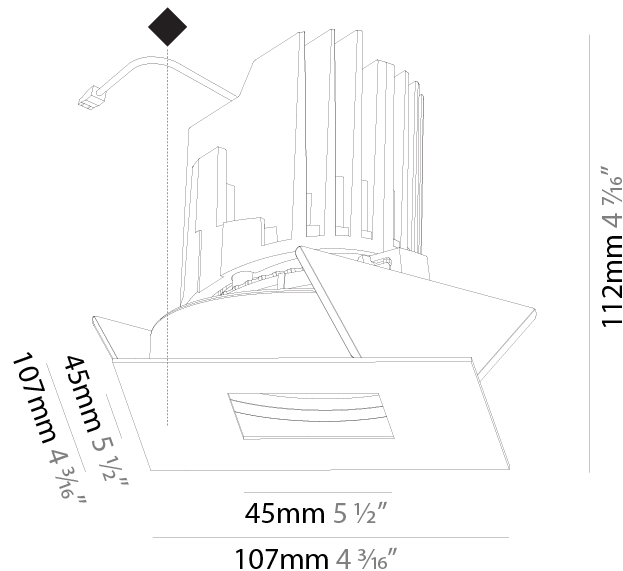

PHYSICAL

Shape: Square
Length (mm): 107
Length (in): 4 ³/₁₆"
Width (mm): 107
Width (in): 4 ³/₁₆"
Depth (mm): 112
Depth (in): 4 ⁷/₁₆"
Ceiling Thickness (mm): 10 / 12.5 / 15
Ceiling Thickness (in): 3/8 or 1/2 or 9/16
Min. Recessing Depth (mm): 130
Min. Recessing Depth (in): 5 ¹/₈"
Light Distribution: Adjustable / Downlight
Weight (kg): 0.479
Weight (lbs): 1.06
Fixture Finish: SSR / BKV / CWI / CRY / HAB / LAG / UFT / ITA / RUA / RUR / MIC / FTG / MYG / TWT / LOD / PUS / FRO / FUP / KIA / POP / BLS / SPG / MEY / GOH / GUM / CHC / COM / ABZ / JAG / OBR / MOS / ROR
Fixture Material: Aluminum Die Cast
Cut-out Measurements: 98mm / 3 7/8"

ELECTRICAL

Lamp Type: LED (Zhaga Standard)
Input Wattage (W): 13.2 / 16.5
Total Output Wattage (W): 12 / 14
Dimming: Tri-Mode (Non-Dimming and Phase Dimming (120Vac only) and 0-10V Dimming)
Driver Included: No
Driver Location: Recessed Housing
Driver Type: Constant Current - Universal
Driver Class: Class 2
Housing: See components
Input Voltage (V): 120 - 277
Constant Current (MA): 350

LED

Number of LEDs: 1
Color Temperature (°K): 2700 / 3000 / 3500 / 4000
Max. Delivered Lumen (lm): 850 / 950 / 1019 / 1040
Nominal Lumen (lm): 960 / 1070 / 1156 / 1180
CRI: >90 CRI
Lamp Life (hrs): 50000

OPTICAL

Reflector°: 10
Adjustability: Rotational 355°; Tilt 30°

RATINGS AND CERTIFICATIONS

Certified By: Certified for North American Standards
IP rating: IP20