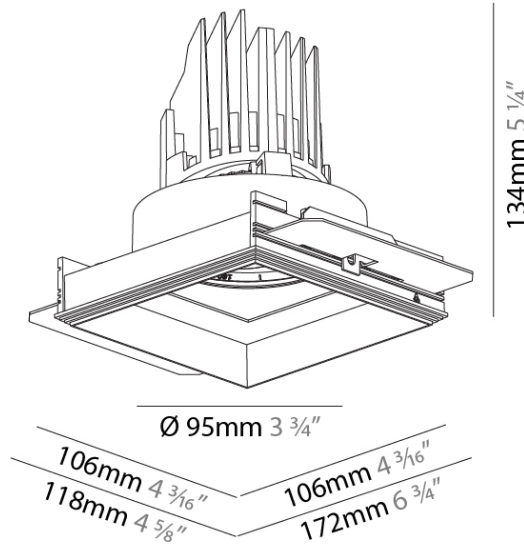

ELECTRICAL

Lamp Type: LED (Zhaga Standard)
Input Wattage (W): 13.2 / 16.5
Total Output Wattage (W): 12.1 / 14.7
Dimming: Tri-Mode (Non-Dimming and Phase Dimming (120Vac only) and 0-10V Dimming)
Driver Included: No
Driver Location: Recessed Housing
Driver Type: Constant Current - Universal
Driver Class: Class 2
Housing: See components
Input Voltage (V): 120 - 277
Constant Current (MA): 350

LED

Number of LEDs: 1
Color Temperature (°K): 2700 / 3000 / 3500 / 4000
Max. Delivered Lumen (lm): 850 / 950 / 1019 / 1040
Nominal Lumen (lm): 960 / 1070 / 1156 / 1180
CRI: >90 CRI
Efficiency (%): 88.5
Lamp Life (hrs): 50000
Upon Request: RGB-W Tunable White Special Color Temperature
Special LED

OPTICAL

Reflector: 10
Adjustability: Rotational 355°; Tilt 30°
Upon Request: Special Beam Angles

RATINGS AND CERTIFICATIONS
© 2024 Zaneen LLC, 10000 88-3382, F 416-247-9319, www.zaneen.com

Available for international specifications by adding "INT" at the end of the existing Model #. For assistance on 'custom' specifications, contact zteam@zaneen.com.
Certified by: Certified for North American Standards
In a constant effort to supply the best product, we reserve the right to change specifications or materials without notice. The most recent specification sheets are found at zaneen.com
IP rating: IP20